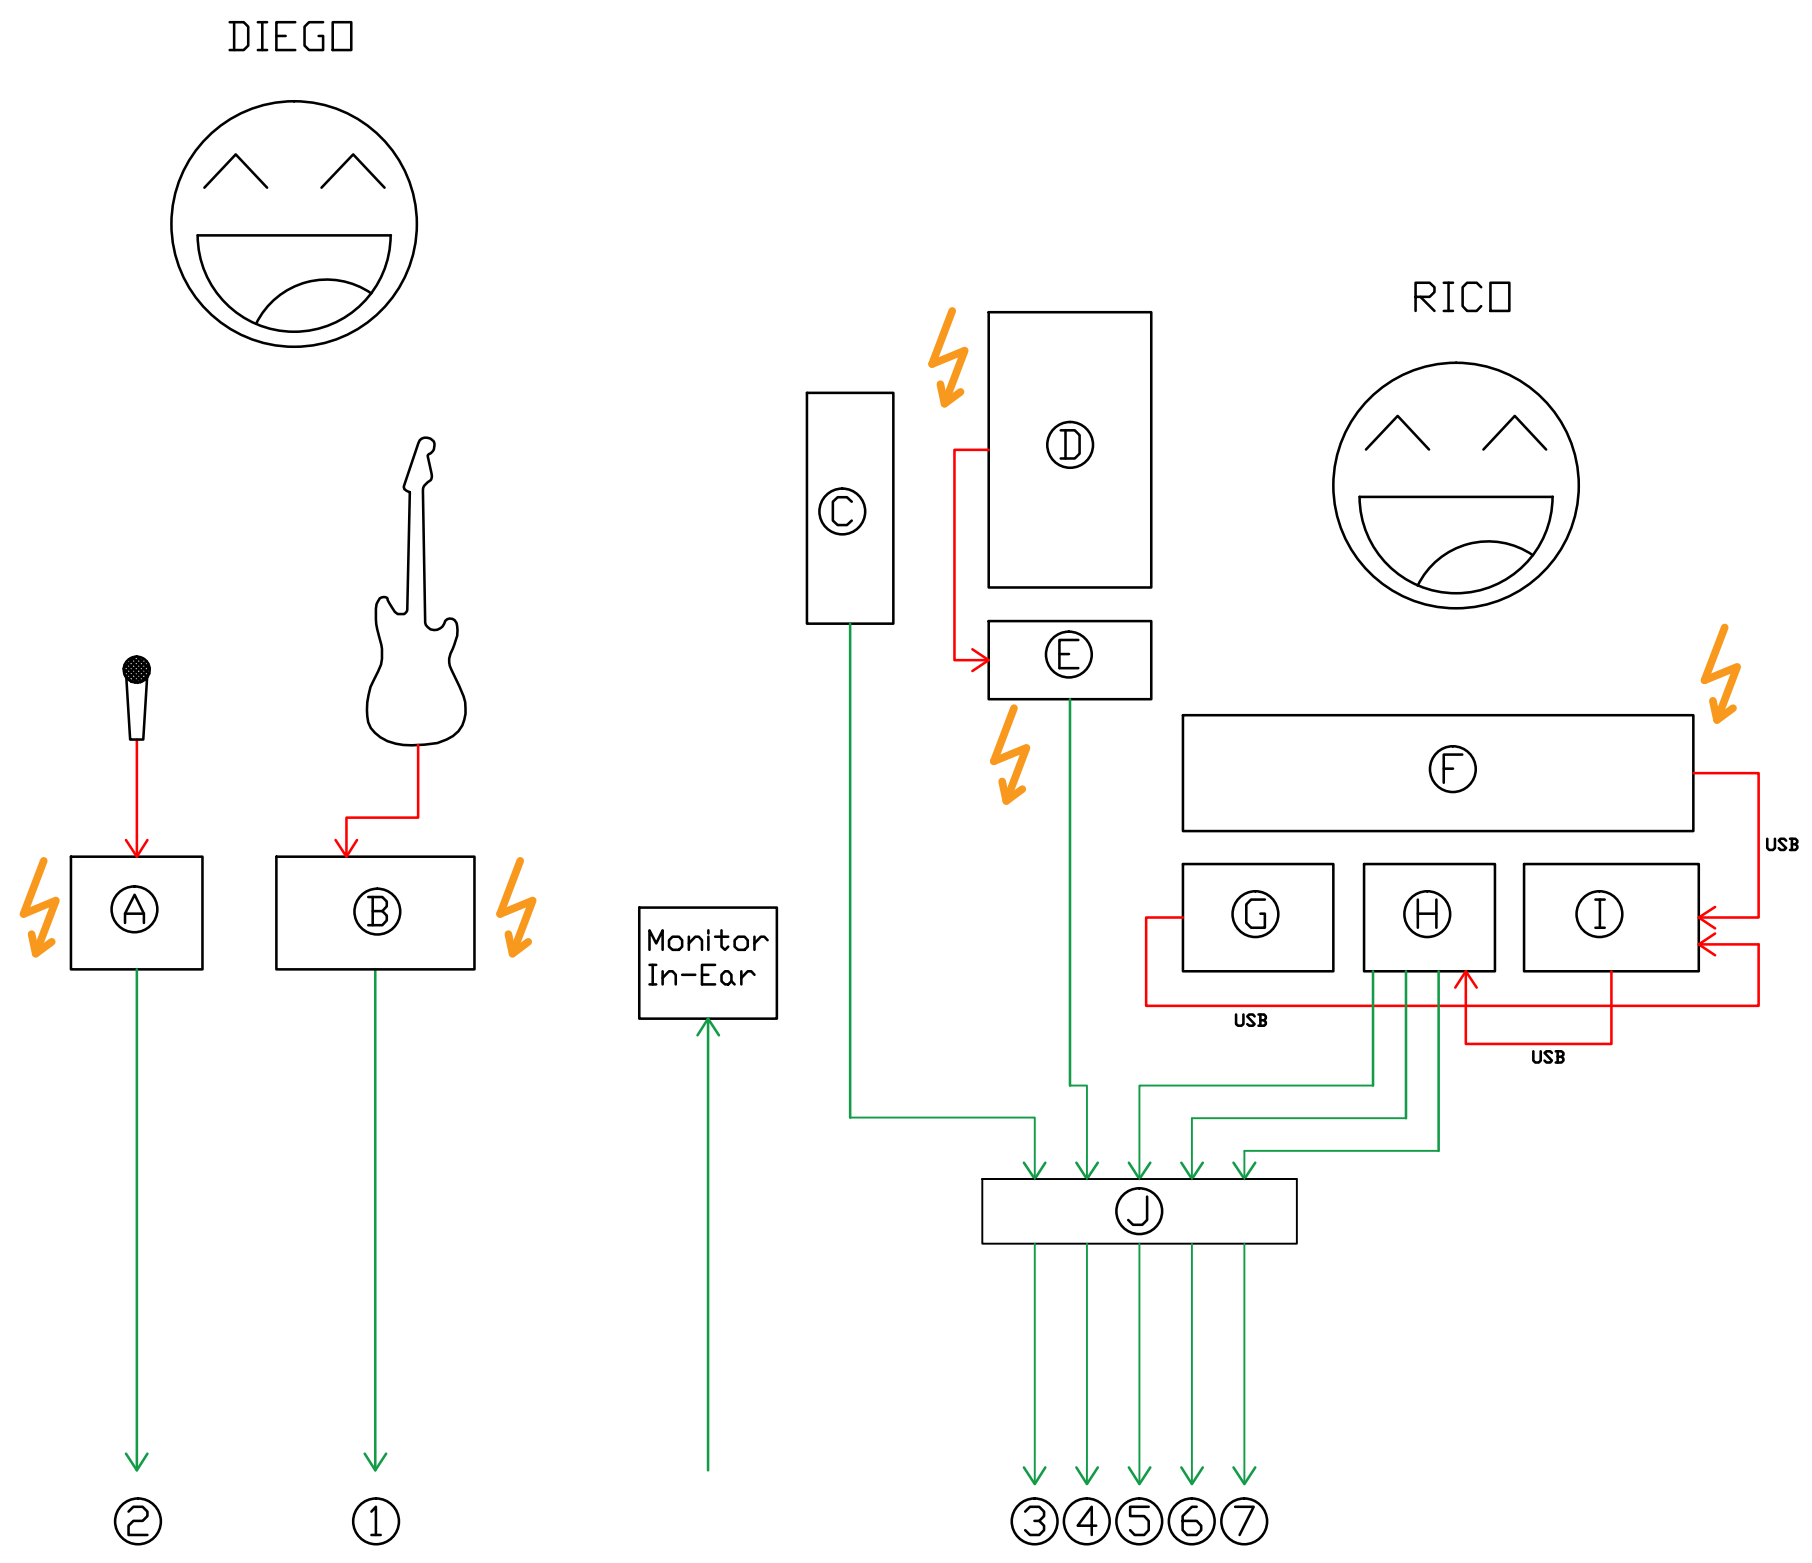

STAGERIDER WATERGLOW

EQUIPMENT

- Ⓐ Digitech Vocalist / SM 58
- Ⓑ Pedalboard
- Ⓒ Roland Octapad
- Ⓓ Moog Sub 37
- Ⓔ Alesis Nanoverb 2
- Ⓕ Novation Impulse 49 MIDI Keyboard
- Ⓖ NI Maschine Mikro
- Ⓗ USB-Interface Focusrite Scarlett
- Ⓘ Laptop
- ⓵ Rack-DI-Box Behringer DI800

CHANNEL-LISTE

- ① E-Gitarre
- ② Vocals aus Digitech Vocalist
- ③ Octapad <DI>
- ④ Moog aus Alesis Nanoverb 2 <DI>
- ⑤ Backing Tracks L <DI>
- ⑥ Backing Tracks R <DI>
- ⑦ Backing Tracks + Click nur für In-Ear <DI>