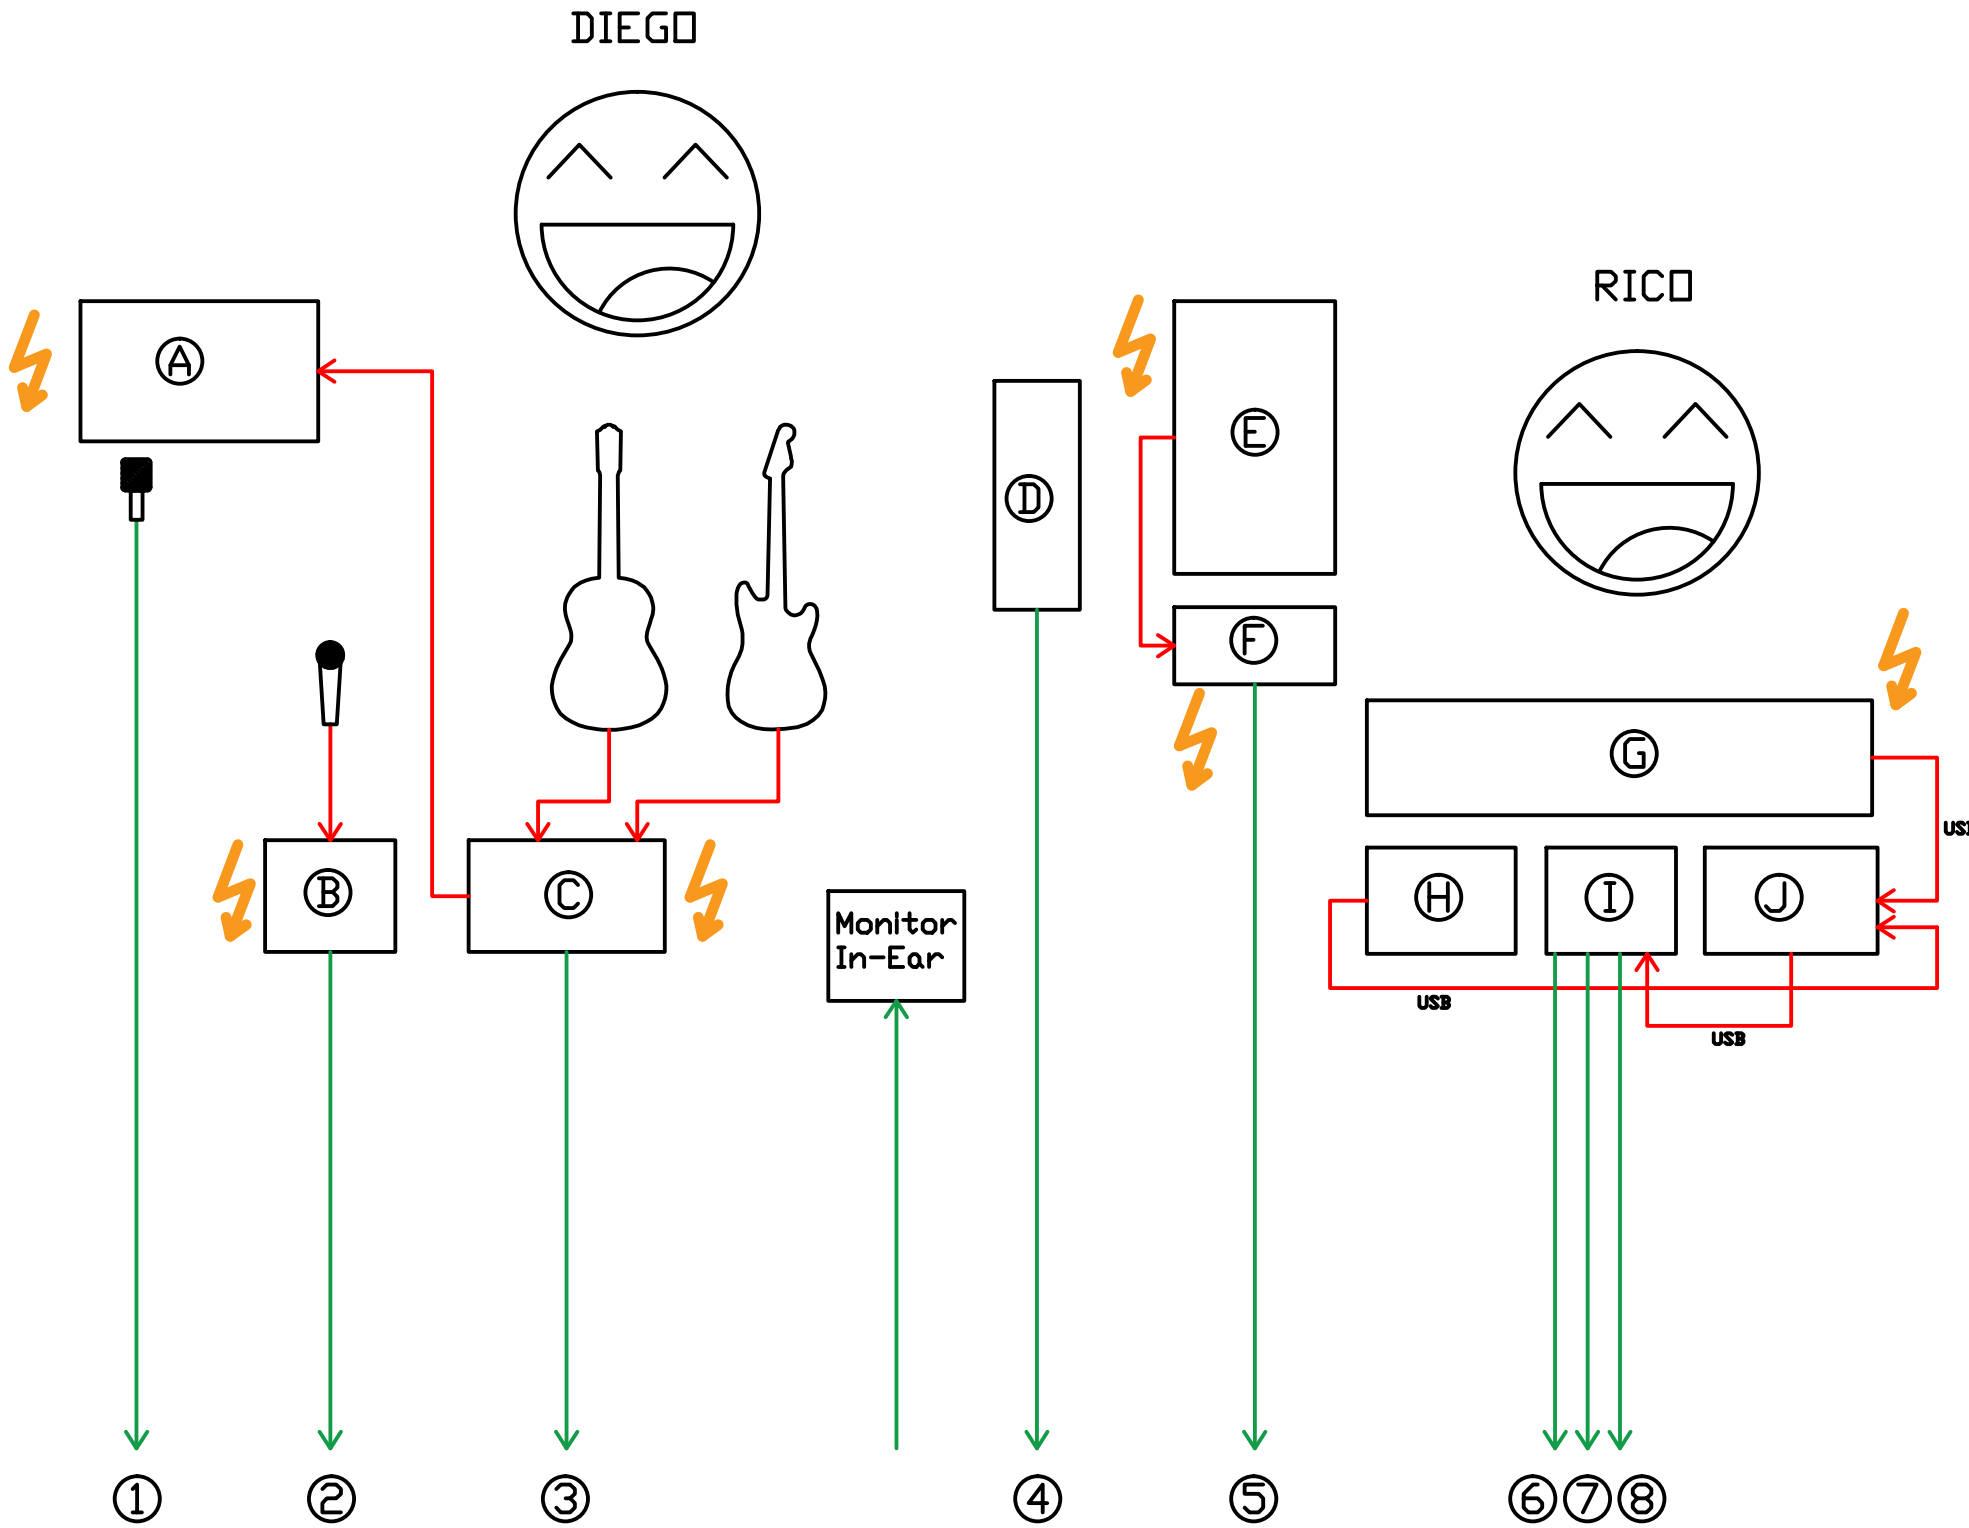

STAGERIDER WATERGLOW

EQUIPMENT

- Ⓐ Orange Rucker 32 + Shure SM 57
- Ⓑ Digitech Vocalist / SM 58
- Ⓒ Pedalboard + Acoustic Preamp
- Ⓓ Roland Octapad
- Ⓔ Moog Sub 37
- Ⓕ Alesis Nanoverb 2
- Ⓖ Novation Impulse 49 MIDI Keyboard
- Ⓗ NI Maschine Mikro
- Ⓘ USB-Interface Focusrite Scarlett
- ⓵ Laptop

CHANNEL-LISTE

- ① E-Gitarre
- ② Vocals 1 aus Digitech Vocalist
- ③ A-Gitarre aus Acoustic Preamp (DI)
- ④ Octapad (DI)
- ⑤ Moog aus Alesis Nanoverb 2 (DI)
- ⑥ Backing Tracks L (DI)
- ⑦ Backing Tracks R (DI)
- ⑧ Bckng Tracks + Click nur für In-Ear (DI)