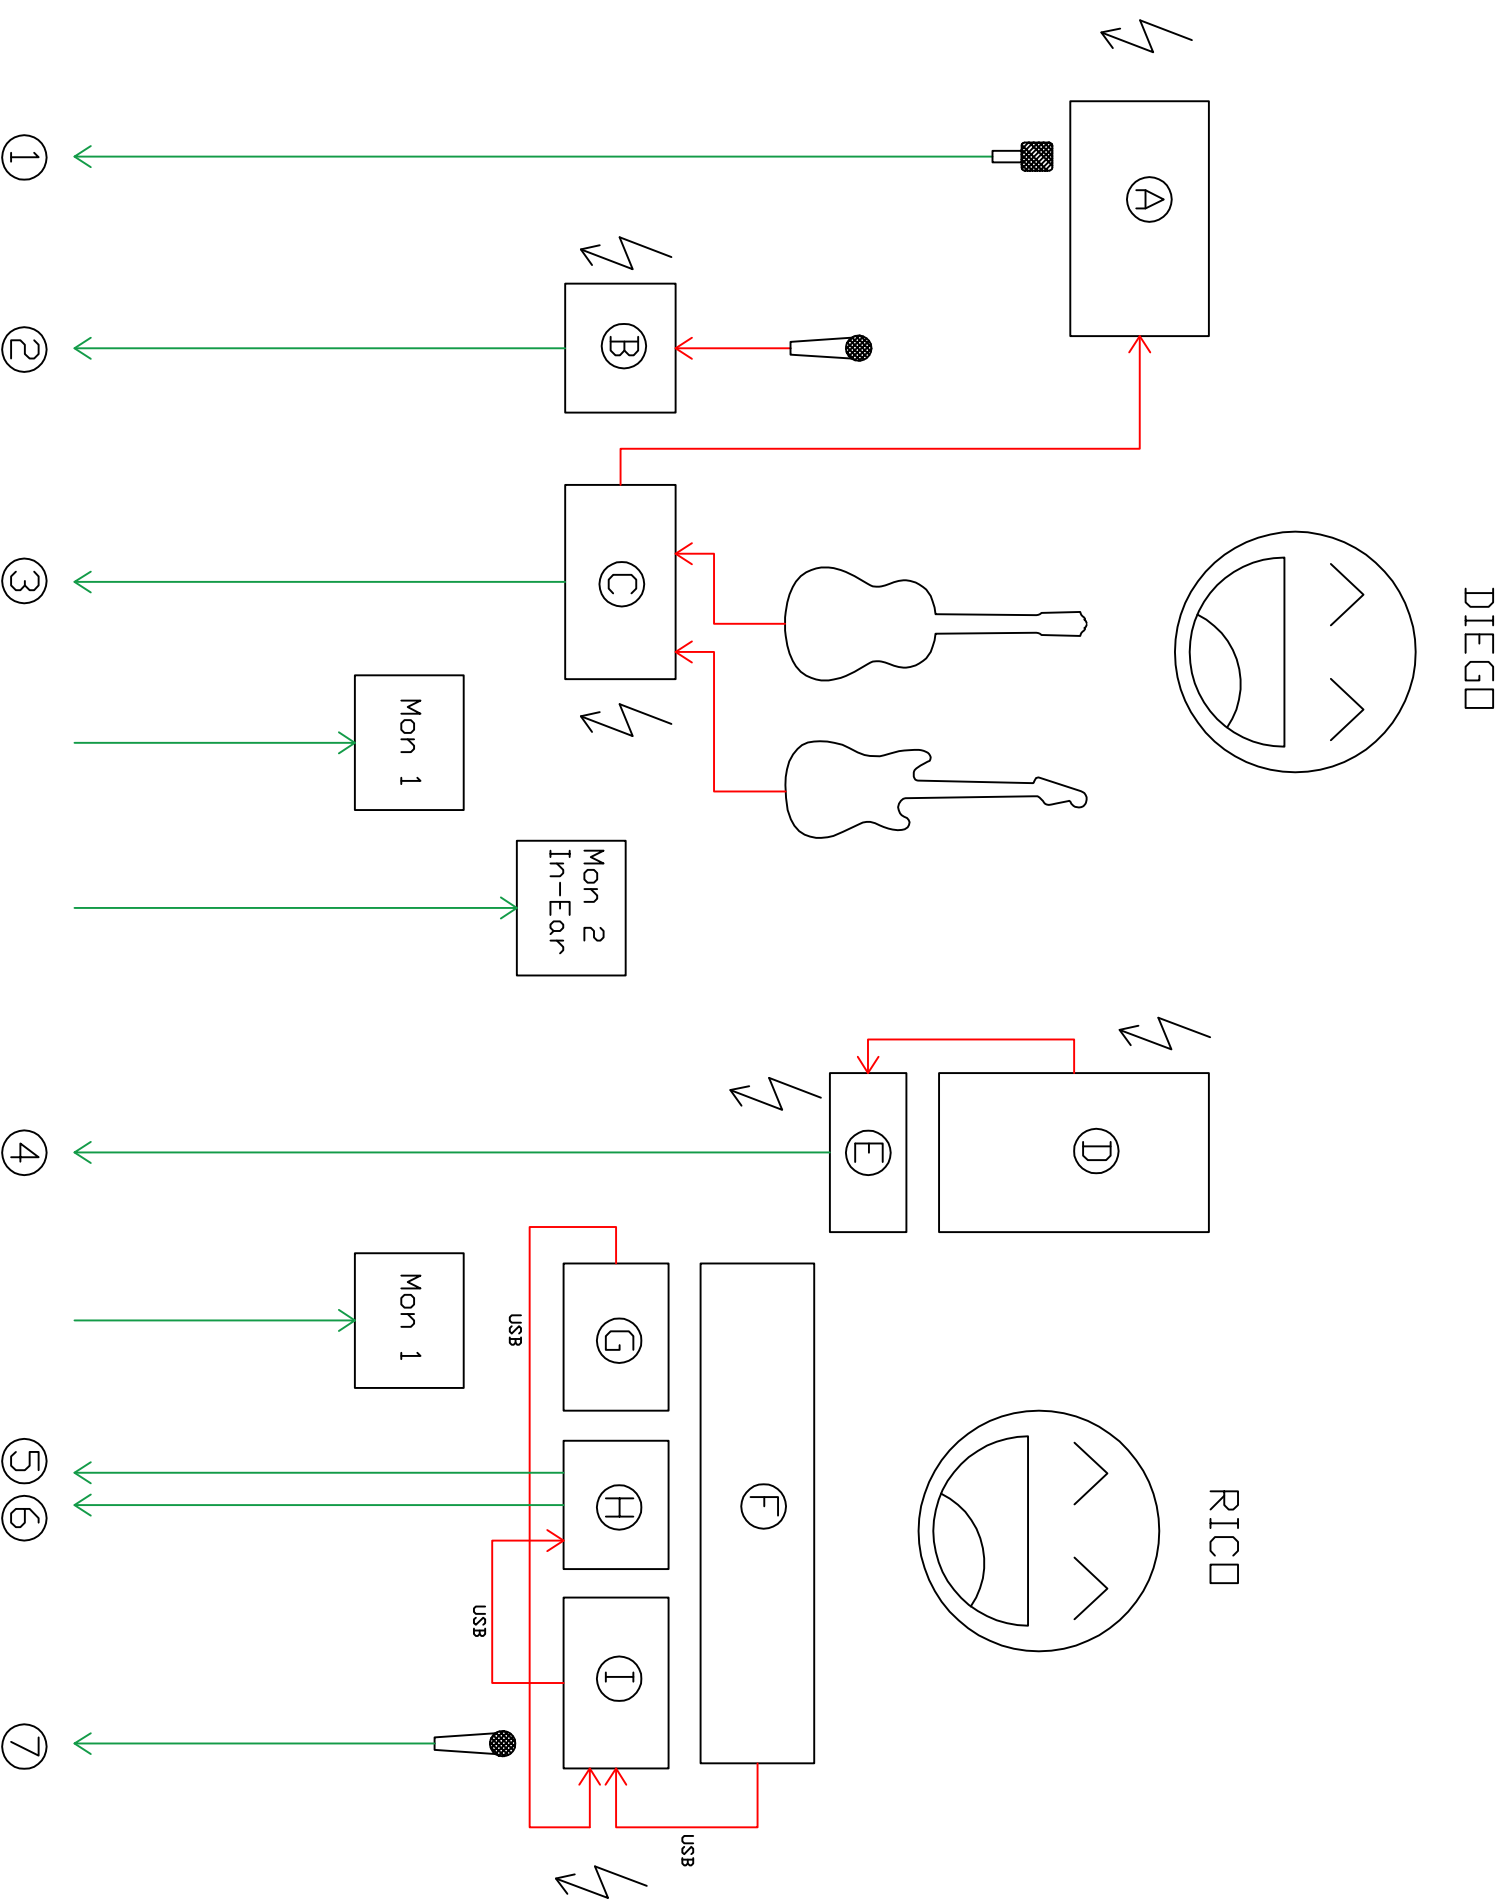

STAGGERIDER WATERGLOW

EQUIPMENT

- Ⓐ Drange Rocker 32 + Sennh. e906
- Ⓑ Digitech Vocalist / SM 58
- Ⓒ Pedalboard + Acoustic Preamp
- Ⓓ Moog Sub 37
- Ⓔ Alesis Nanoverb 2
- Ⓕ Novation Impulse 49 MIDI Keyboard
- Ⓖ NI Maschine Mikro
- Ⓗ USB-Interface Scarlet 2i4
- Ⓘ Laptop

CHANNEL-LISTE

- ① E-Gitarre
- ② Vocals 1 aus Digitech Vocalist
- ③ A-Gitarre aus Acoustic Preamp (DI)
- ④ Moog aus Alesis Nanoverb 2 (DI)
- ⑤ Backing Tracks (DI)
- ⑥ Bckng Tracks + Click für In-Ear (DI)
- ⑦ Vocals 2